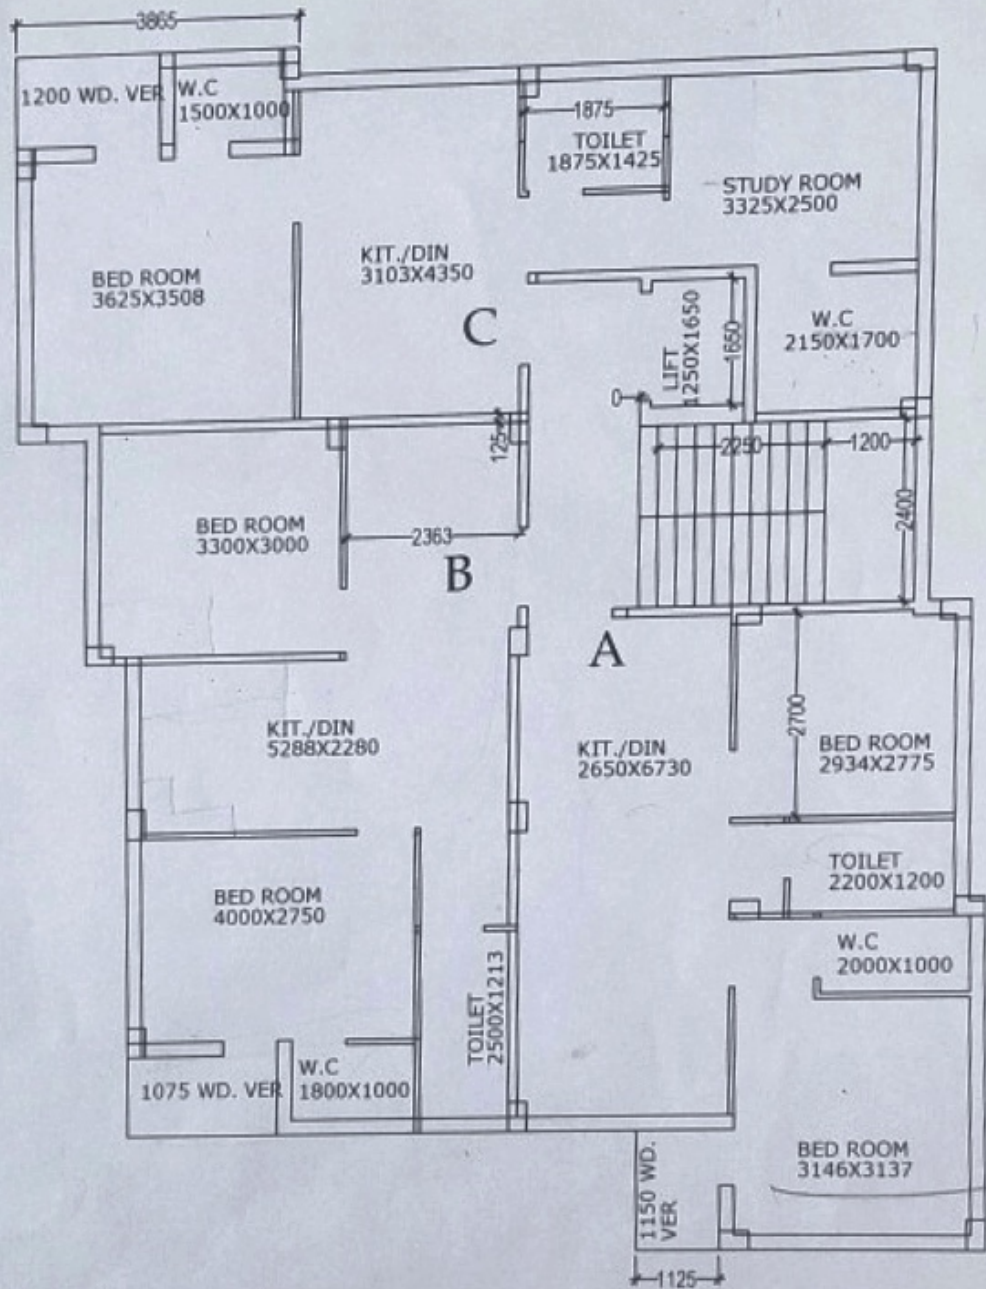

PRODUCED BY AN AUTODESK EDUCATIONAL PRODUCT

PRODUCED BY AN AUTODESK EDUCATIONAL PRODUCT

FLAT MKD.	COVERD AREA	PROPORTIONATE AREA OF LIFT, LOBBY, STAIR	ADD (25%)	TOTAL SUPER BUILTUP AREA
A	549 SFT	64 SFT	153 SFT	766 SFT
B	571 SFT	67 SFT	160 SFT	798 SFT
C	579 SFT	68 SFT	162 SFT	809 SFT